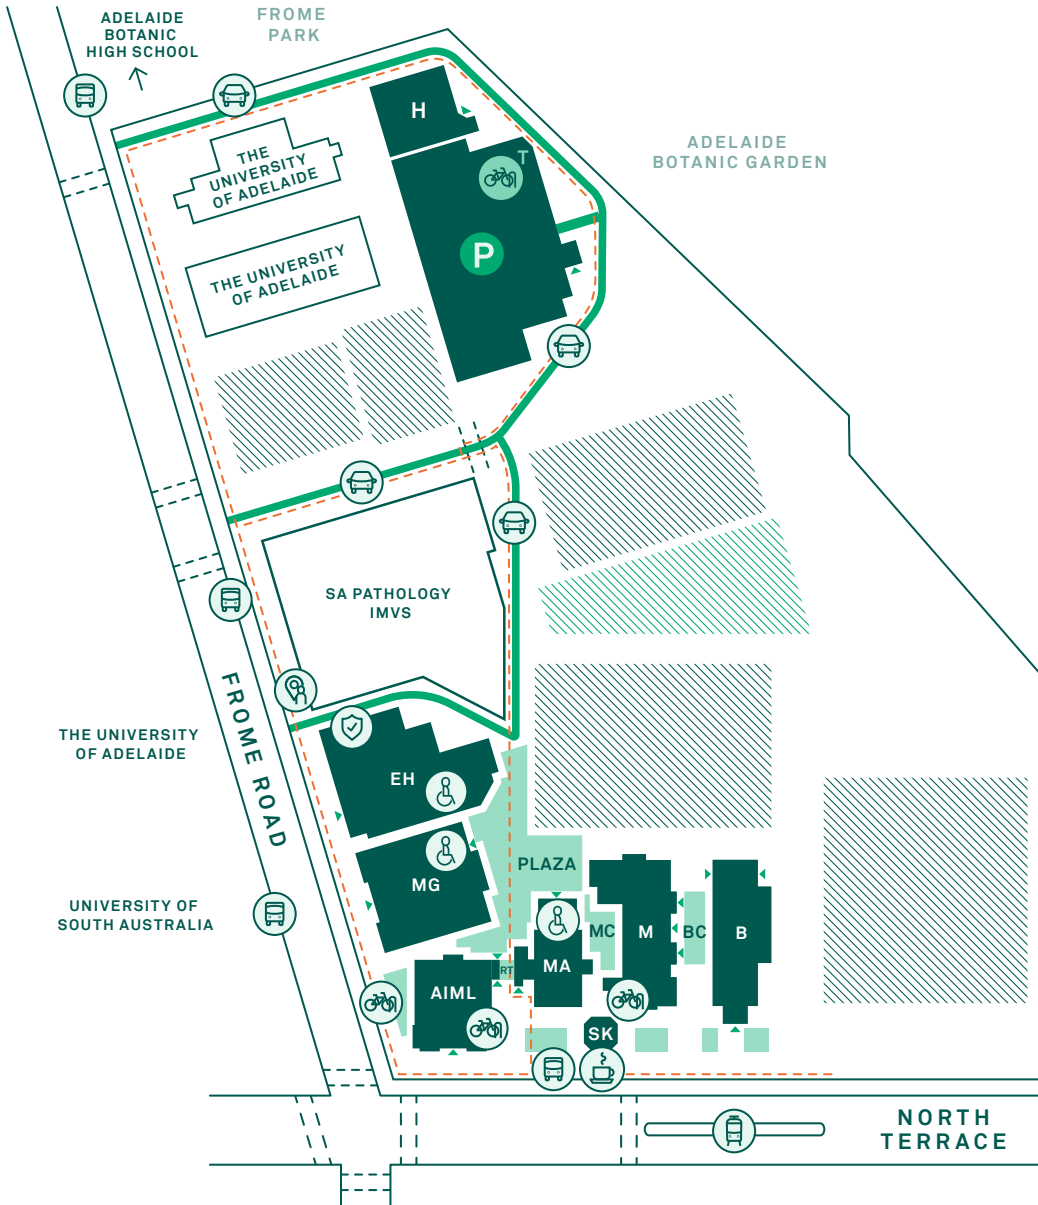

VISITOR MAP

LOT_ FOURTEEN

BUILDINGS

- AIML** Australian Institute for Machine Learning
- B** Bice Building
- EH** Eleanor Harrald Building
Australian Cyber Collaboration Centre (A3C)
Lecture Theatre
Mural Room
- H** Hanson Building
- MG** Margaret Graham Building
Vintage Boardroom
- MA** Marniri–apinthe Building
Startup Hub
The Launchpad
- M** McEwin Building
Australian Space Discovery Centre
- SK** Sheridan Kiosk
Community café and bar

PLACES

- BC** Bice Courtyard
- MC** McEwin Courtyard
- PLAZA**
- RT** Rooftop Terrace

NORTH

Bus stop

Tram stop

Car access

Bicycle park

Tenant secure bicycle park

Wilson Parking (24 hour access)

Café

Passenger pickup

Security / Deliveries

Pedestrian and accessibility access

Mobility access

For deliveries and 24 hour access call security 0417 987 001.

For your safety the Lot Fourteen precinct has CCTV surveillance.

Lot Fourteen

Lot Fourteen

Lot Fourteen is located on Kurna country.

@LotFourteen

@LotFourteen

Published April 2021.